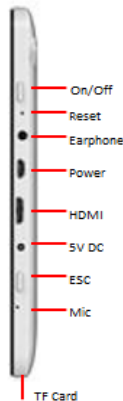

Camera

- Front Facing 0.3MP and Rear Facing 2.M Pixel

Input / Output

- TF Card Slot (Max to 32 GB) HDMI port, .micro USB (2.0). earphone jack .DC Jack
- Audio Input - Built in Microphone
- Audio Output - 3.5mm earphone and built in speakers

Display

- 10.1" widescreen
- 1024 x 600 pixels, capacitive screen
- 4 way rotation

Memory /Storage

- 1 GB, 8GB

Languages

- Supports multiple languages including: English, French Spanish

HARDWARE ACCESSORIES - INCLUDED

24 Volt Electronic Cash Drawer

Size and Weight

- 18.1"w x 18.3"d x 3.9"h (460x465 x100 mm)
- 19 lbs (8.5 kg)

Key Lock

- 3 Position switch
- 2 keys included (keyed different)

Bill Tray

- 5 compartments with adjustable divider. 5 metal bill . clips

Coin Tray

- 8 Compartments - 4 adjustable
- Removeable

Media Slot

- Dual Media Slot
- Front access for ease of use

Input / Output Interface

- 24 Volt
- RJ11

Construction and Durability Rating

- 1,000,000 operations
- Casing Material: Steel
- Drawer: Metal Cash drawer with heavy duty ball bearing roller
- Colour: Black